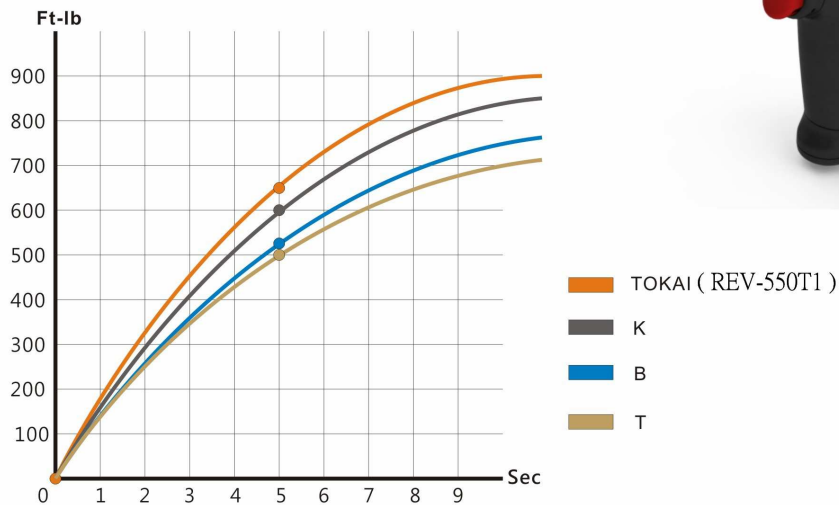

MAXIMUM IMPACT

HIGH POWER

Efficiency Works For Tire Repair

MAXIMUM POWER

The best power-to-weight ratio impact wrench that performs at **820 ft-lb maximum** reverse torque.