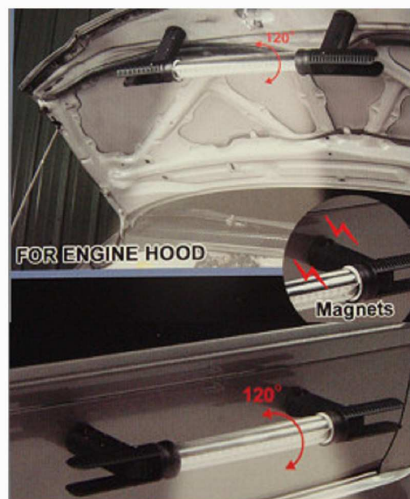

REVOLUTIONTOOLS
www.rev-tools.com

30 / 60 LED CORDLESS WORK LIGHTS

30 / 60 LED 充電式 工作燈 / 手電筒

Voltage: 4.8 V d.c
LED Life: 3000 Hrs

Brightness: 30 PCS LED/ 400 Lumen
Run-Time: 30 PCS- LED/ 8 Hrs

REV-WL260

NI-MH

Voltage: 4.8 V d.c
LED Life: 3000 Hrs

Brightness: 60 PCS LED/ 400 Lumen
Run-Time: 30 PCS- LED/ 5 Hrs